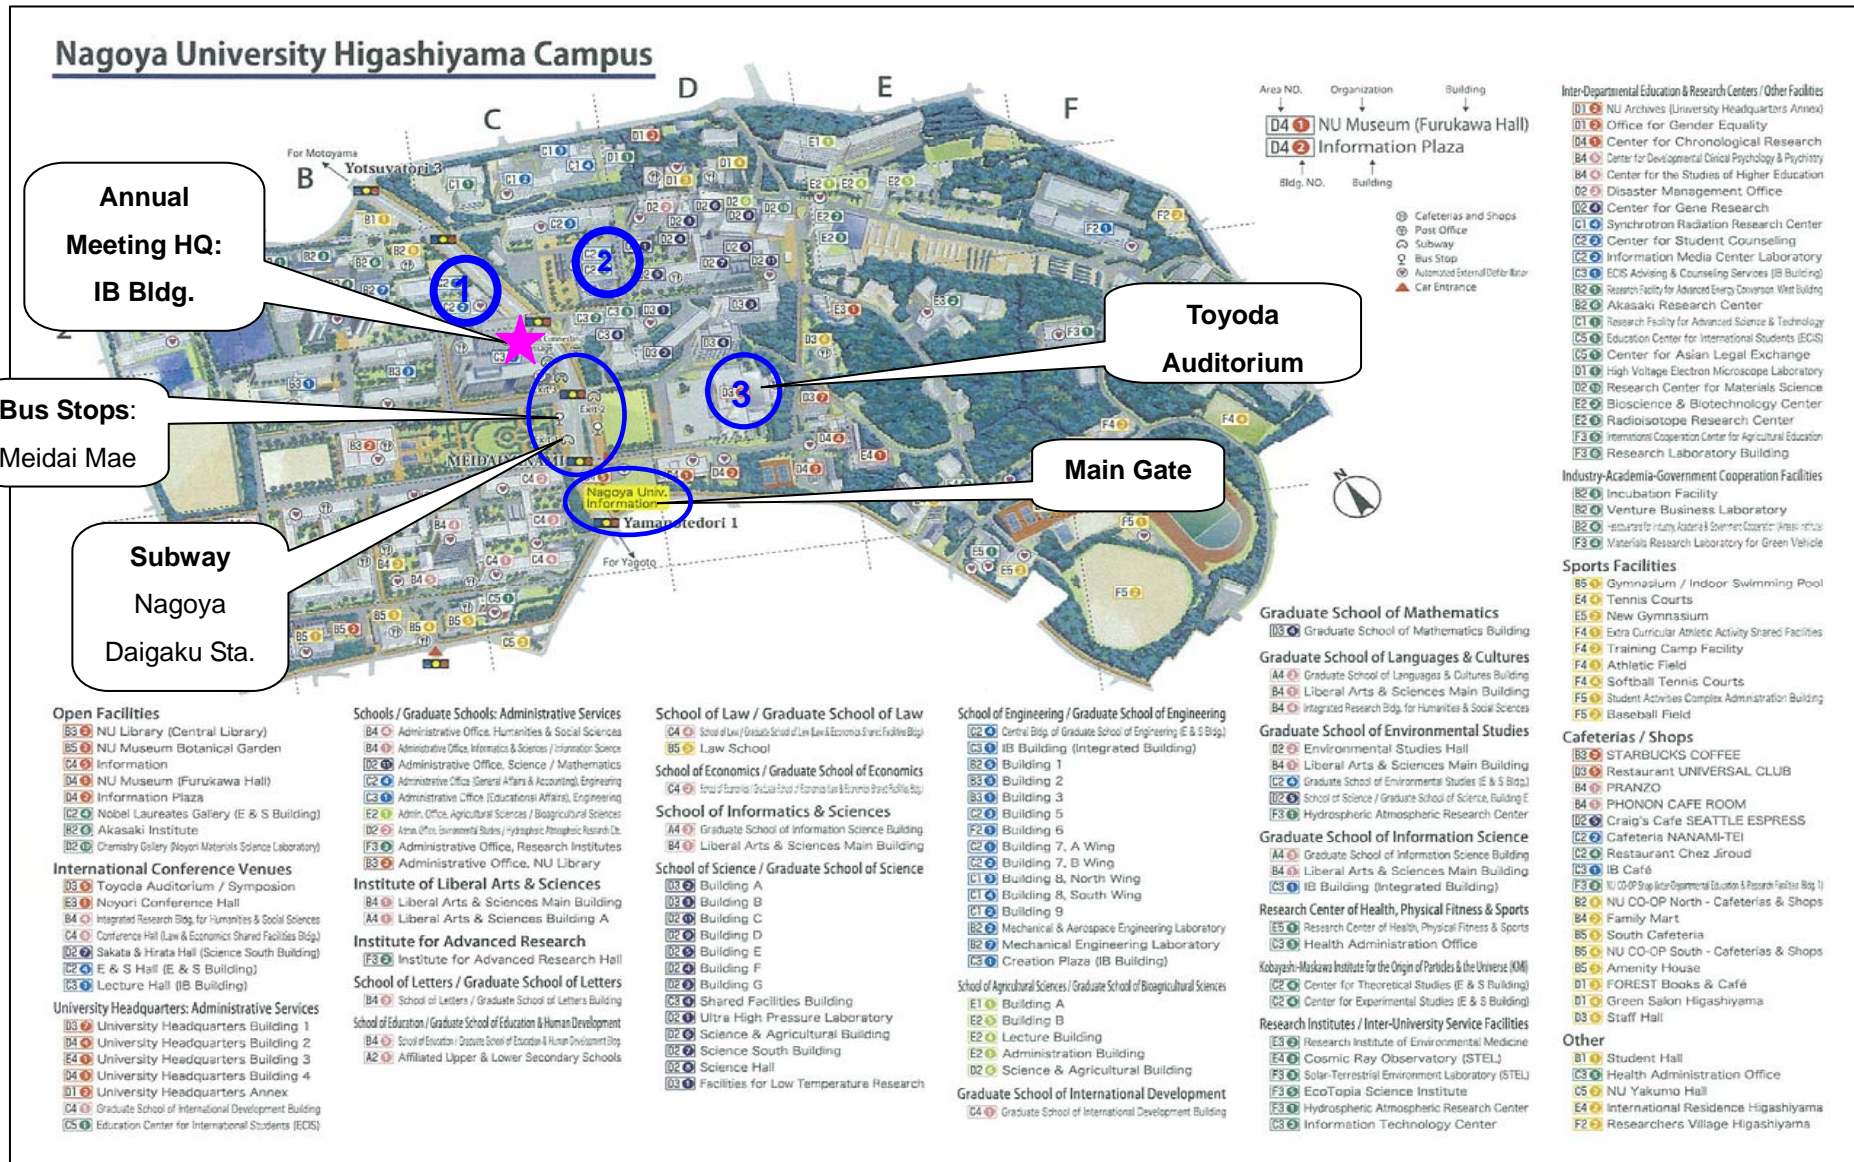

2012 JSCE Annual Meeting

04_International Program Venue

Venue	Date & Time	Function
① Bldg. 7, School of Engineering	Sept. 5	Int'l Summer Symposium Part 1: 9:00-11:00 Part 2: 12:40-17:10
② E &S Hall, School of Engineering	Sept. 5 12:00-13:00	JSCE Int'l Chapter Meeting *Int'l Sections only
	Sept. 5 &6	Int'l Roundtable Meeting Part 1: 13:30-17:00 Part 2: 9:00-12:00
③ Symposion/ Toyoda Auditorium	Sept. 5 18:00-19:30	Welcome Reception *the restaurant "Universal Club
	Sept. 6 13:30-14:15	Presidential Speech (in Japanese)
Nagoya Tokyu Hotel, Banquet room "Versailles" http://www.nagoya-h.tokyuhotels.co.jp/ Tel: +81 (52) 251-2411	Sept. 6 18:15-19:55	Banquet