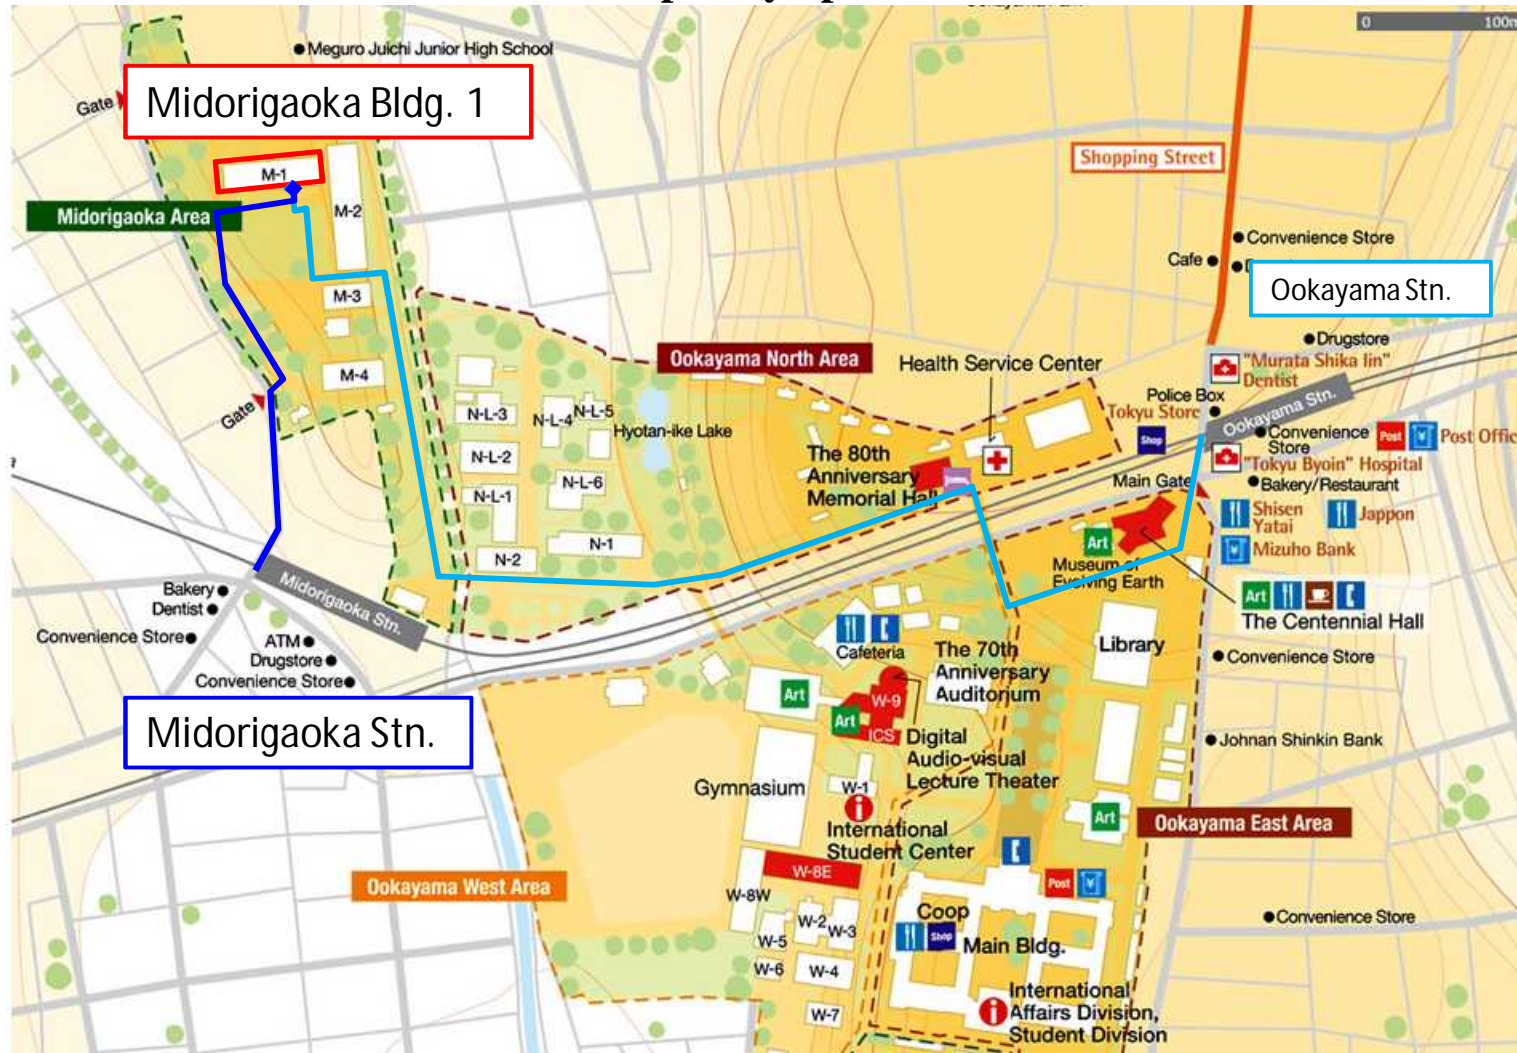

Access Map to Symposium Venue

Symposium Main Venue: Midorigaoka Bldg. 1, Oh-okayama Campus, Tokyo Institute of Technology

From Midorigaoka Station on Tokyu Oimachi Line to the Venue: 5 min. walk

From Ookayama Station on Tokyu Oimachi Line or Tokyu Meguro Line to the Venue: 15 min. walk

Tokyo Tech Access Map: <http://www.titech.ac.jp/english/about/campus/index.html>

Tokyu Route Map: http://www.tokyu.co.jp/railway/railway_global/english/images/route.jpg